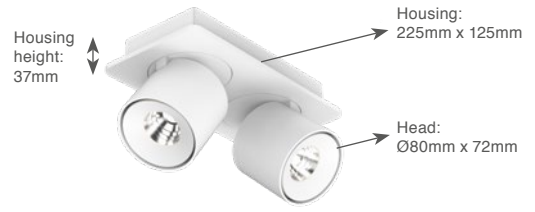

# Titan Multi Double

Technical Datasheet

**DOXIS**  
LIGHTING FACTORY

General	
Type	Surface Mounted
Material	Aluminium
Lamp Type	(2x) COB LED
Adjustable	Yes (90°/359°)
Dimmable	Yes
Cooling	Passive
Energy Class	A++
Weight	
Photobiol. Safety	RG1
Class	class I

**IP20**   **960°C**   **LED**

**Features:**

High efficiency multiple LED Downlight, equipped with 2 Bridgelux COB LEDs.  
Aluminium die-casted, compact design.  
High quality components.  
Various colors available.